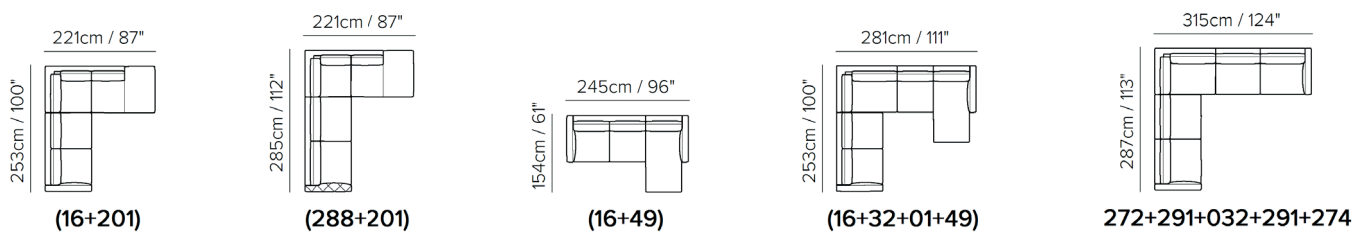

COMPOSITION EXAMPLES

The versions and compositions here above are only representative. For further details please refer to the sales staff.