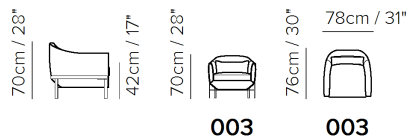

■ Vers. 003

■ Vers. 003

■ Vers. 003

SCHEMATICS

---

TECHNICAL INFORMATION

	<b>COVERING</b>	Leather <input checked="" type="checkbox"/>	Soft Cover <input checked="" type="checkbox"/>			
	<b>LEGS</b>	Wood <input type="checkbox"/>	Metal <input checked="" type="checkbox"/>	Plastic <input type="checkbox"/>	Castors <input type="checkbox"/>	Upholstered <input type="checkbox"/>
	<b>FILLING</b>	Arms <input type="checkbox"/> Fiber <input checked="" type="checkbox"/> Foam <input type="checkbox"/> Feather/Fiber Mix <input type="checkbox"/> Feather	Seat cushion <input type="checkbox"/> Fiber <input checked="" type="checkbox"/> Foam <input type="checkbox"/> Feather/Fiber Mix <input type="checkbox"/> Feather	Back cushion <input type="checkbox"/> Fiber <input checked="" type="checkbox"/> Foam <input type="checkbox"/> Feather/Fiber Mix <input type="checkbox"/> Feather		
	<b>COMFORT</b>	Standard Comfort <input checked="" type="checkbox"/>	Firm Comfort <input type="checkbox"/>			
	<b>FUNCTION</b>	Bed <input type="checkbox"/>	Electric motion <input type="checkbox"/>	Motion <input type="checkbox"/>	Recliner <input type="checkbox"/>	Sliding <input type="checkbox"/>
	<b>OPTIONS</b>	Nails <input type="checkbox"/>	Removable <input type="checkbox"/>	Contrast Stitching <input type="checkbox"/>		

NOTES

- LEATHER: Model available only in Top Grain leather
- Tight Seat Cushion (the seat cushions of the models are fixed to the frame)
- Tight Back Cushion (the back cushions of the models are fixed to the frame)
- Internal wooden frame
- With Feet Assembled (the model will be loaded with feet already mounted on the sofa)
- Plastic Wrap (the model will be wrapped in a plastic bag)
- Feet available in metal finishing 79 (Matte Black)
- Feet height 14,0 cm