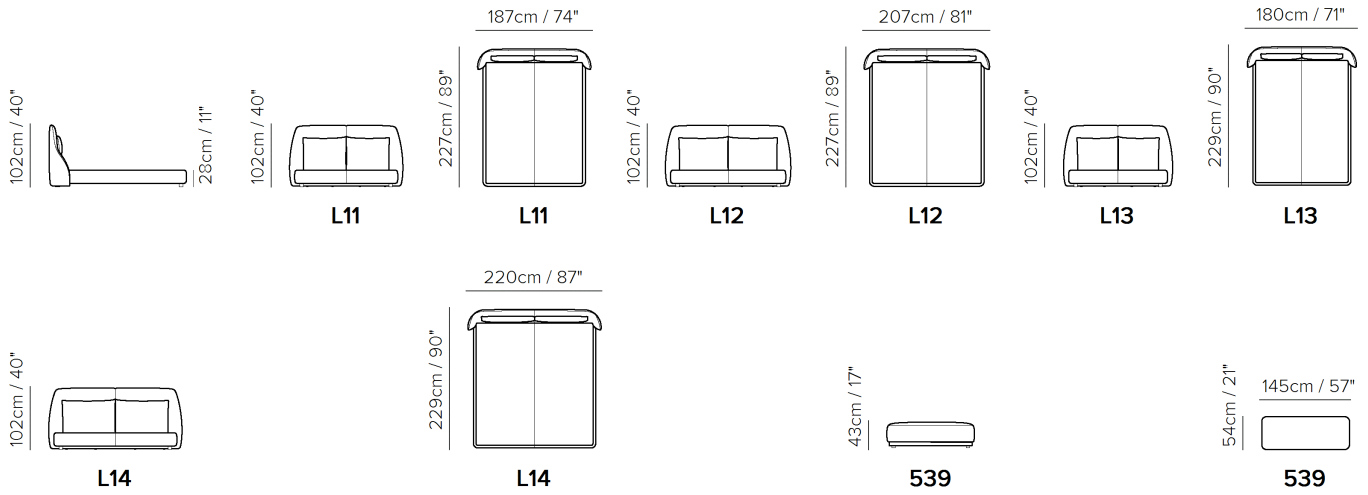

SCHEMATICS