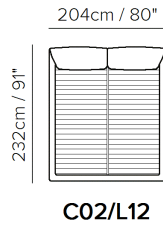

■ Vers. C01

■ Vers. C01

■ Vers. C01

SCHEMATICS

TECHNICAL INFORMATION

	COVERING	Leather <input checked="" type="checkbox"/>	Soft Cover <input checked="" type="checkbox"/>			
	LEGS	Wood <input type="checkbox"/>	Metal <input type="checkbox"/>	Plastic <input type="checkbox"/>	Castors <input type="checkbox"/>	Upholstered <input type="checkbox"/>
	FILLING	Arms	<input type="checkbox"/> Fiber <input type="checkbox"/> Foam <input type="checkbox"/> Feather/Fiber Mix <input type="checkbox"/> Feather	Seat cushion	<input type="checkbox"/> Fiber <input type="checkbox"/> Foam <input type="checkbox"/> Feather/Fiber Mix <input type="checkbox"/> Feather	Back cushion <input type="checkbox"/> Fiber <input type="checkbox"/> Foam <input type="checkbox"/> Feather/Fiber Mix <input type="checkbox"/> Feather
	COMFORT	Standard Comfort <input checked="" type="checkbox"/>	Firm Comfort <input type="checkbox"/>			
	FUNCTION	Bed <input type="checkbox"/>	Electric motion <input type="checkbox"/>	Motion <input type="checkbox"/>	Recliner <input type="checkbox"/>	Sliding <input type="checkbox"/>
	OPTIONS	Nails <input type="checkbox"/>	Removable <input type="checkbox"/>	Contrast Stitching <input type="checkbox"/>		

NOTES

- Designer: Claudio Bellini
- LEATHER: Model available only in Top Grain leather
- Double movement mechanism to re-position the mesh: horizontal (to easily reposition the linen) or 45° position (for a practical storage solution)
- Bed with storage option (vers. C0..)
- The standard versions (no storage) of the beds Lunare LE00 and Orbitale LE02 are now available with 2 different mesh position: the gap between the 2 different level is about 2 inch / 5cm
- Bed with split mesh in different sizes.
- MESH DIMENSION:
- Vers. C01/L11: 160 x 200 cm (63 x 79 inch)
- Vers. C02/L12: 180 x 200 cm (71 x 79 inch)
- Vers. C03/L13: 152 x 200 cm (60 x 79 inch)
- Vers. C04/L14: 193 x 200 cm (76 x 79 inch)