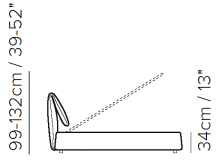

■ Vers. C01

■ Vers. C01

■ Vers. C01

SCHEMATICS

TECHNICAL INFORMATION

	COVERING	Leather <input checked="" type="checkbox"/>	Soft Cover <input checked="" type="checkbox"/>			
	LEGS	Wood <input type="checkbox"/>	Metal <input type="checkbox"/>	Plastic <input type="checkbox"/>	Castors <input type="checkbox"/>	Upholstered <input type="checkbox"/>
	FILLING	Arms	<input type="checkbox"/> Fiber <input type="checkbox"/> Foam <input type="checkbox"/> Feather/Fiber Mix <input type="checkbox"/> Feather	Seat cushion	<input type="checkbox"/> Fiber <input type="checkbox"/> Foam <input type="checkbox"/> Feather/Fiber Mix <input type="checkbox"/> Feather	Back cushion <input type="checkbox"/> Fiber <input type="checkbox"/> Foam <input type="checkbox"/> Feather/Fiber Mix <input type="checkbox"/> Feather
	COMFORT	Standard Comfort <input checked="" type="checkbox"/>	Firm Comfort <input type="checkbox"/>			
	FUNCTION	Bed <input type="checkbox"/>	Electric motion <input type="checkbox"/>	Motion <input type="checkbox"/>	Recliner <input type="checkbox"/>	Sliding <input type="checkbox"/>
	OPTIONS	Nails <input type="checkbox"/>	Removable <input type="checkbox"/>	Contrast Stitching <input type="checkbox"/>		

NOTES

- Designer: Claudio Bellini
- LEATHER: Model available only in Top Grain leather
- Double movement mechanism to re-position the mesh: horizontal (to easily reposition the linen) or 45° position (for a practical storage solution)
- Bed with storage option (vers. C0..)
- The standard versions (no storage) of the beds Lunare LE00 and Orbitale LE02 are now available with 2 different mesh position: the gap between the 2 different level is about 2 inch / 5cm
- Bed with split mesh in different sizes.
- MESH DIMENSION:
- Vers. C01/L11: 160 x 200 cm (63 x 79 inch)
- Vers. C02/L12: 180 x 200 cm (71 x 79 inch)
- Vers. C03/L13: 152 x 200 cm (60 x 79 inch)
- Vers. C04/L14: 193 x 200 cm (76 x 79 inch)