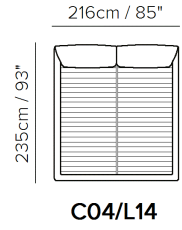

■ Vers. C01

■ Vers. C01

■ Vers. C01

SCHEMATICS

TECHNICAL INFORMATION

	COVERING	Leather <input checked="" type="checkbox"/>	Soft Cover <input checked="" type="checkbox"/>			
	LEGS	Wood <input type="checkbox"/>	Metal <input type="checkbox"/>	Plastic <input type="checkbox"/>	Castors <input type="checkbox"/>	Upholstered <input type="checkbox"/>
	FILLING	Arms	<input type="checkbox"/> Fiber <input type="checkbox"/> Foam <input type="checkbox"/> Feather/Fiber Mix <input type="checkbox"/> Feather	Seat cushion	<input type="checkbox"/> Fiber <input type="checkbox"/> Foam <input type="checkbox"/> Feather/Fiber Mix <input type="checkbox"/> Feather	Back cushion <input type="checkbox"/> Fiber <input type="checkbox"/> Foam <input type="checkbox"/> Feather/Fiber Mix <input type="checkbox"/> Feather
	COMFORT	Standard Comfort <input checked="" type="checkbox"/>	Firm Comfort <input type="checkbox"/>			
	FUNCTION	Bed <input type="checkbox"/>	Electric motion <input type="checkbox"/>	Motion <input type="checkbox"/>	Recliner <input type="checkbox"/>	Sliding <input type="checkbox"/>
	OPTIONS	Nails <input type="checkbox"/>	Removable <input type="checkbox"/>	Contrast Stitching <input type="checkbox"/>		

NOTES

- Designer: Claudio Bellini
- LEATHER: Model available only in Top Grain leather
- Double movement mechanism to re-position the mesh: horizontal (to easily reposition the linen) or 45° position (for a practical storage solution)
- Bed with storage option (vers. C0..)
- The standard versions (no storage) of the beds Lunare LE00 and Orbitale LE02 are now available with 2 different mesh position: the gap between the 2 different level is about 2 inch / 5cm
- Bed with split mesh in different sizes.
- MESH DIMENSION:
- Vers. C01/L11: 160 x 200 cm (63 x 79 inch)
- Vers. C02/L12: 180 x 200 cm (71 x 79 inch)
- Vers. C03/L13: 152 x 200 cm (60 x 79 inch)
- Vers. C04/L14: 193 x 200 cm (76 x 79 inch)