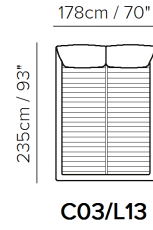

■ Vers. C01

■ Vers. C01

■ Vers. C01

SCHEMATICS

TECHNICAL INFORMATION

	COVERING	Leather <input checked="" type="checkbox"/>	Soft Cover <input checked="" type="checkbox"/>			
	LEGS	Wood <input type="checkbox"/>	Metal <input type="checkbox"/>	Plastic <input type="checkbox"/>	Castors <input type="checkbox"/>	Upholstered <input type="checkbox"/>
	FILLING	Arms	<input type="checkbox"/> Fiber <input type="checkbox"/> Foam <input type="checkbox"/> Feather/Fiber Mix <input type="checkbox"/> Feather	Seat cushion	<input type="checkbox"/> Fiber <input type="checkbox"/> Foam <input type="checkbox"/> Feather/Fiber Mix <input type="checkbox"/> Feather	Back cushion <input type="checkbox"/> Fiber <input type="checkbox"/> Foam <input type="checkbox"/> Feather/Fiber Mix <input type="checkbox"/> Feather
	COMFORT	Standard Comfort <input checked="" type="checkbox"/>	Firm Comfort <input type="checkbox"/>			
	FUNCTION	Bed <input type="checkbox"/>	Electric motion <input type="checkbox"/>	Motion <input type="checkbox"/>	Recliner <input type="checkbox"/>	Sliding <input type="checkbox"/>
	OPTIONS	Nails <input type="checkbox"/>	Removable <input type="checkbox"/>	Contrast Stitching <input type="checkbox"/>		

NOTES

- Designer: Claudio Bellini
- LEATHER: Model available only in Top Grain leather
- Double movement mechanism to re-position the mesh: horizontal (to easily reposition the linen) or 45° position (for a practical storage solution)
- Bed with storage option (vers. C0..)
- The standard versions (no storage) of the beds Lunare LE00 and Orbitale LE02 are now available with 2 different mesh position: the gap between the 2 different level is about 2 inch / 5cm
- Bed with split mesh in different sizes.
- MESH DIMENSION:
- Vers. C01/L11: 160 x 200 cm (63 x 79 inch)
- Vers. C02/L12: 180 x 200 cm (71 x 79 inch)
- Vers. C03/L13: 152 x 200 cm (60 x 79 inch)
- Vers. C04/L14: 193 x 200 cm (76 x 79 inch)