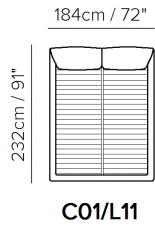

■ Vers. C01

■ Vers. C01

■ Vers. C01

SCHEMATICS

TECHNICAL INFORMATION

	COVERING	Leather <input checked="" type="checkbox"/>	Soft Cover <input checked="" type="checkbox"/>			
	LEGS	Wood <input type="checkbox"/>	Metal <input type="checkbox"/>	Plastic <input type="checkbox"/>	Castors <input type="checkbox"/>	Upholstered <input type="checkbox"/>
	FILLING	Arms	<input type="checkbox"/> Fiber <input type="checkbox"/> Foam <input type="checkbox"/> Feather/Fiber Mix <input type="checkbox"/> Feather	Seat cushion	<input type="checkbox"/> Fiber <input type="checkbox"/> Foam <input type="checkbox"/> Feather/Fiber Mix <input type="checkbox"/> Feather	Back cushion <input type="checkbox"/> Fiber <input type="checkbox"/> Foam <input type="checkbox"/> Feather/Fiber Mix <input type="checkbox"/> Feather
	COMFORT	Standard Comfort <input checked="" type="checkbox"/>	Firm Comfort <input type="checkbox"/>			
	FUNCTION	Bed <input type="checkbox"/>	Electric motion <input type="checkbox"/>	Motion <input type="checkbox"/>	Recliner <input type="checkbox"/>	Sliding <input type="checkbox"/>
	OPTIONS	Nails <input type="checkbox"/>	Removable <input type="checkbox"/>	Contrast Stitching <input type="checkbox"/>		

NOTES

- Designer: Claudio Bellini
- LEATHER: Model available only in Top Grain leather
- Double movement mechanism to re-position the mesh: horizontal (to easily reposition the linen) or 45° position (for a practical storage solution)
- Bed with storage option (vers. C0..)
- The standard versions (no storage) of the beds Lunare LE00 and Orbitale LE02 are now available with 2 different mesh position: the gap between the 2 different level is about 2 inch / 5cm
- Bed with split mesh in different sizes.
- MESH DIMENSION:
- Vers. C01/L11: 160 x 200 cm (63 x 79 inch)
- Vers. C02/L12: 180 x 200 cm (71 x 79 inch)
- Vers. C03/L13: 152 x 200 cm (60 x 79 inch)
- Vers. C04/L14: 193 x 200 cm (76 x 79 inch)