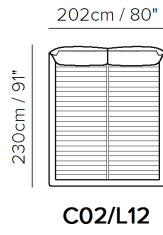

■ Vers. C01

■ Vers. C01

■ Vers. C01

SCHEMATICS

TECHNICAL INFORMATION

	COVERING	Leather <input checked="" type="checkbox"/>	Soft Cover <input checked="" type="checkbox"/>			
	LEGS	Wood <input type="checkbox"/>	Metal <input type="checkbox"/>	Plastic <input type="checkbox"/>	Castors <input type="checkbox"/>	Upholstered <input type="checkbox"/>
	FILLING	Arms	<input type="checkbox"/> Fiber <input type="checkbox"/> Foam <input type="checkbox"/> Feather/Fiber Mix <input type="checkbox"/> Feather	Seat cushion	<input type="checkbox"/> Fiber <input type="checkbox"/> Foam <input type="checkbox"/> Feather/Fiber Mix <input type="checkbox"/> Feather	Back cushion <input type="checkbox"/> Fiber <input type="checkbox"/> Foam <input type="checkbox"/> Feather/Fiber Mix <input type="checkbox"/> Feather
	COMFORT	Firm Comfort <input type="checkbox"/>	Standard Comfort <input checked="" type="checkbox"/>			
	FUNCTION	Bed <input type="checkbox"/>	Electric motion <input type="checkbox"/>	Motion <input type="checkbox"/>	Recliner <input type="checkbox"/>	Sliding <input type="checkbox"/>
	OPTIONS	Removable <input type="checkbox"/>	Nails <input type="checkbox"/>	Contrast Stitching <input type="checkbox"/>		

NOTES

- Designer: Claudio Bellini
- LEATHER: Model available only in Top Grain leather
- Double movement mechanism to re-position the mesh: horizontal (to easily reposition the linen) or 45° position (for a practical storage solution)
- Bed with storage option (vers. C0..)
- Bed with split mesh in different sizes.
- The standard versions (no storage) of the beds Lunare LE00 and Orbitale LE02 are now available with 2 different mesh position: the gap between the 2 different level is about 2 inch / 5cm
- MESH DIMENSION:
- Vers. C01/L11: 160 x 200 cm (63 x 79 inch)
- Vers. C02/L12: 180 x 200 cm (71 x 79 inch)
- Vers. C03/L13: 152 x 200 cm (60 x 79 inch)
- Vers. C04/L14: 193 x 200 cm (76 x 79 inch)