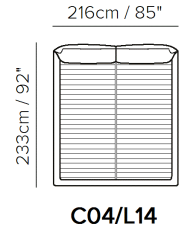

■ Vers. C01

■ Vers. C01

■ Vers. C01

SCHEMATICS

TECHNICAL INFORMATION

	COVERING	Leather <input checked="" type="checkbox"/>	Soft Cover <input checked="" type="checkbox"/>			
	LEGS	Wood <input type="checkbox"/>	Metal <input type="checkbox"/>	Plastic <input type="checkbox"/>	Castors <input type="checkbox"/>	Upholstered <input type="checkbox"/>
	FILLING	Arms	<input type="checkbox"/> Fiber <input type="checkbox"/> Foam <input type="checkbox"/> Feather/Fiber Mix <input type="checkbox"/> Feather	Seat cushion	<input type="checkbox"/> Fiber <input type="checkbox"/> Foam <input type="checkbox"/> Feather/Fiber Mix <input type="checkbox"/> Feather	Back cushion <input type="checkbox"/> Fiber <input type="checkbox"/> Foam <input type="checkbox"/> Feather/Fiber Mix <input type="checkbox"/> Feather
	COMFORT	Firm Comfort <input type="checkbox"/>	Standard Comfort <input checked="" type="checkbox"/>			
	FUNCTION	Bed <input type="checkbox"/>	Electric motion <input type="checkbox"/>	Motion <input type="checkbox"/>	Recliner <input type="checkbox"/>	Sliding <input type="checkbox"/>
	OPTIONS	Removable <input type="checkbox"/>	Nails <input type="checkbox"/>	Contrast Stitching <input type="checkbox"/>		

NOTES

- Designer: Claudio Bellini
- LEATHER: Model available only in Top Grain leather
- Double movement mechanism to re-position the mesh: horizontal (to easily reposition the linen) or 45° position (for a practical storage solution)
- Bed with storage option (vers. C0..)
- Bed with split mesh in different sizes.
- The standard versions (no storage) of the beds Lunare LE00 and Orbitale LE02 are now available with 2 different mesh position: the gap between the 2 different level is about 2 inch / 5cm
- MESH DIMENSION:
- Vers. C01/L11: 160 x 200 cm (63 x 79 inch)
- Vers. C02/L12: 180 x 200 cm (71 x 79 inch)
- Vers. C03/L13: 152 x 200 cm (60 x 79 inch)
- Vers. C04/L14: 193 x 200 cm (76 x 79 inch)