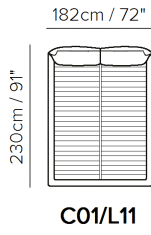

■ Vers. C01

■ Vers. C01

■ Vers. C01

SCHEMATICS

TECHNICAL INFORMATION

	COVERING	Leather <input checked="" type="checkbox"/>	Soft Cover <input checked="" type="checkbox"/>			
	LEGS	Wood <input type="checkbox"/>	Metal <input type="checkbox"/>	Plastic <input type="checkbox"/>	Castors <input type="checkbox"/>	Upholstered <input type="checkbox"/>
	FILLING	Arms	<input type="checkbox"/> Fiber <input type="checkbox"/> Foam <input type="checkbox"/> Feather/Fiber Mix <input type="checkbox"/> Feather	Seat cushion	<input type="checkbox"/> Fiber <input type="checkbox"/> Foam <input type="checkbox"/> Feather/Fiber Mix <input type="checkbox"/> Feather	Back cushion <input type="checkbox"/> Fiber <input type="checkbox"/> Foam <input type="checkbox"/> Feather/Fiber Mix <input type="checkbox"/> Feather
	COMFORT	Firm Comfort <input type="checkbox"/>	Standard Comfort <input checked="" type="checkbox"/>			
	FUNCTION	Bed <input type="checkbox"/>	Electric motion <input type="checkbox"/>	Motion <input type="checkbox"/>	Recliner <input type="checkbox"/>	Sliding <input type="checkbox"/>
	OPTIONS	Removable <input type="checkbox"/>	Nails <input type="checkbox"/>	Contrast Stitching <input type="checkbox"/>		

NOTES

- Designer: Claudio Bellini
- LEATHER: Model available only in Top Grain leather
- Double movement mechanism to re-position the mesh: horizontal (to easily reposition the linen) or 45° position (for a practical storage solution)
- Bed with storage option (vers. C0..)
- Bed with split mesh in different sizes.
- The standard versions (no storage) of the beds Lunare LE00 and Orbitale LE02 are now available with 2 different mesh position: the gap between the 2 different level is about 2 inch / 5cm
- MESH DIMENSION:
- Vers. C01/L11: 160 x 200 cm (63 x 79 inch)
- Vers. C02/L12: 180 x 200 cm (71 x 79 inch)
- Vers. C03/L13: 152 x 200 cm (60 x 79 inch)
- Vers. C04/L14: 193 x 200 cm (76 x 79 inch)