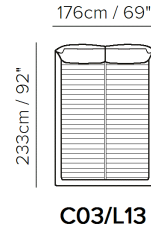

■ Vers. C01

■ Vers. C01

■ Vers. C01

SCHEMATICS

TECHNICAL INFORMATION

	COVERING	Leather <input checked="" type="checkbox"/>	Soft Cover <input checked="" type="checkbox"/>			
	LEGS	Wood <input type="checkbox"/>	Metal <input type="checkbox"/>	Plastic <input type="checkbox"/>	Castors <input type="checkbox"/>	Upholstered <input type="checkbox"/>
	FILLING	Arms	<input type="checkbox"/> Fiber <input type="checkbox"/> Foam <input type="checkbox"/> Feather/Fiber Mix <input type="checkbox"/> Feather	Seat cushion	<input type="checkbox"/> Fiber <input type="checkbox"/> Foam <input type="checkbox"/> Feather/Fiber Mix <input type="checkbox"/> Feather	Back cushion <input type="checkbox"/> Fiber <input type="checkbox"/> Foam <input type="checkbox"/> Feather/Fiber Mix <input type="checkbox"/> Feather
	COMFORT	Firm Comfort <input type="checkbox"/>	Standard Comfort <input checked="" type="checkbox"/>			
	FUNCTION	Bed <input type="checkbox"/>	Electric motion <input type="checkbox"/>	Motion <input type="checkbox"/>	Recliner <input type="checkbox"/>	Sliding <input type="checkbox"/>
	OPTIONS	Removable <input type="checkbox"/>	Nails <input type="checkbox"/>	Contrast Stitching <input type="checkbox"/>		

NOTES

- Designer: Claudio Bellini
- LEATHER: Model available only in Top Grain leather
- Double movement mechanism to re-position the mesh: horizontal (to easily reposition the linen) or 45° position (for a practical storage solution)
- Bed with storage option (vers. C0..)
- Bed with split mesh in different sizes.
- The standard versions (no storage) of the beds Lunare LE00 and Orbitale LE02 are now available with 2 different mesh position: the gap between the 2 different level is about 2 inch / 5cm
- MESH DIMENSION:
- Vers. C01/L11: 160 x 200 cm (63 x 79 inch)
- Vers. C02/L12: 180 x 200 cm (71 x 79 inch)
- Vers. C03/L13: 152 x 200 cm (60 x 79 inch)
- Vers. C04/L14: 193 x 200 cm (76 x 79 inch)