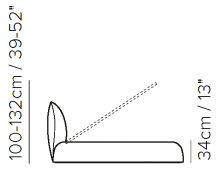

■ Vers. C01

■ Vers. C01

■ Vers. C01

SCHEMATICS

TECHNICAL INFORMATION

	COVERING	Leather <input checked="" type="checkbox"/>	Soft Cover <input checked="" type="checkbox"/>			
	LEGS	Wood <input type="checkbox"/>	Metal <input type="checkbox"/>	Plastic <input type="checkbox"/>	Castors <input type="checkbox"/>	Upholstered <input type="checkbox"/>
	FILLING	Arms	<input type="checkbox"/> Fiber <input type="checkbox"/> Foam <input type="checkbox"/> Feather/Fiber Mix <input type="checkbox"/> Feather	Seat cushion	<input type="checkbox"/> Fiber <input type="checkbox"/> Foam <input type="checkbox"/> Feather/Fiber Mix <input type="checkbox"/> Feather	Back cushion <input type="checkbox"/> Fiber <input type="checkbox"/> Foam <input type="checkbox"/> Feather/Fiber Mix <input type="checkbox"/> Feather
	COMFORT	Firm Comfort <input type="checkbox"/>	Standard Comfort <input checked="" type="checkbox"/>			
	FUNCTION	Bed <input type="checkbox"/>	Electric motion <input type="checkbox"/>	Motion <input type="checkbox"/>	Recliner <input type="checkbox"/>	Sliding <input type="checkbox"/>
	OPTIONS	Removable <input type="checkbox"/>	Nails <input type="checkbox"/>	Contrast Stitching <input type="checkbox"/>		

NOTES

- Designer: Claudio Bellini
- LEATHER: Model available only in Top Grain leather
- Double movement mechanism to re-position the mesh: horizontal (to easily reposition the linen) or 45° position (for a practical storage solution)
- Bed with storage option (vers. C0..)
- Bed with split mesh in different sizes.
- The standard versions (no storage) of the beds Lunare LE00 and Orbitale LE02 are now available with 2 different mesh position: the gap between the 2 different level is about 2 inch / 5cm
- MESH DIMENSION:
- Vers. C01/L11: 160 x 200 cm (63 x 79 inch)
- Vers. C02/L12: 180 x 200 cm (71 x 79 inch)
- Vers. C03/L13: 152 x 200 cm (60 x 79 inch)
- Vers. C04/L14: 193 x 200 cm (76 x 79 inch)