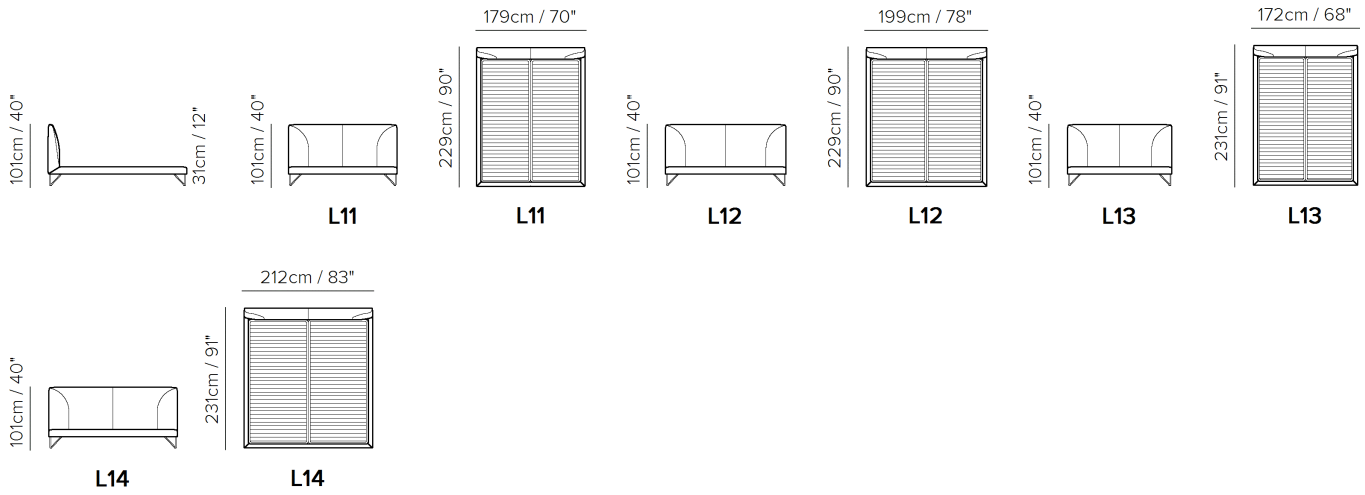

SCHEMATICS