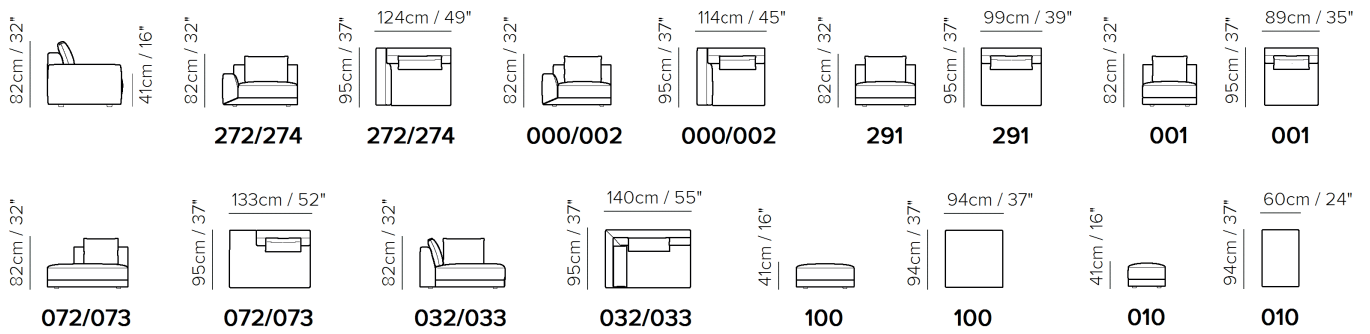

KARTUN

C194

MODULARITY

CLEANABLE FABRIC

CORNER SEAT

DIMENSIONS

COMPOSITION EXAMPLES

The versions and compositions here above are only representative. For further details please refer to the sales staff.