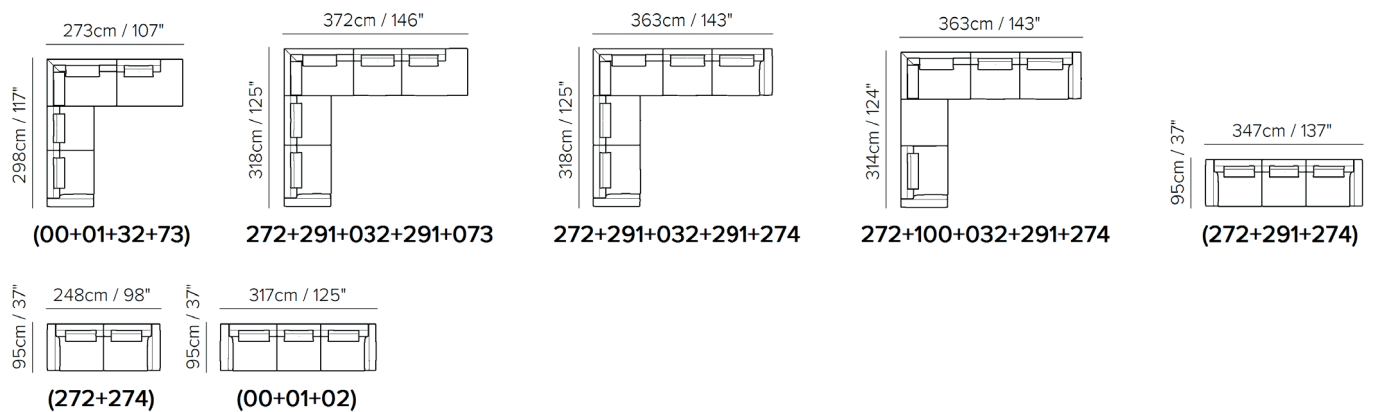

KARTUN

C194

MODULARITY

CLEANABLE FABRIC

CORNER SEAT

DIMENSIONS

COMPOSITION EXAMPLES

The versions and compositions here above are only representative. For further details please refer to the sales staff.