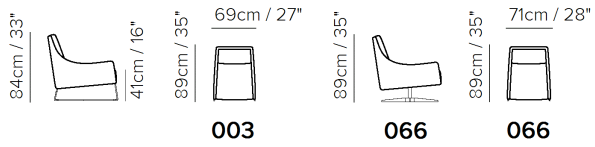

■ Vers. 066

■ Vers. 066

■ Vers. 003

SCHEMATICS

TECHNICAL INFORMATION

	COVERING	Leather <input checked="" type="checkbox"/>	Soft Cover <input checked="" type="checkbox"/>			
	LEGS	Metal <input checked="" type="checkbox"/> Plastic <input type="checkbox"/>	Metal <input checked="" type="checkbox"/> Wood <input type="checkbox"/>	Metal <input checked="" type="checkbox"/>	Upholstered <input type="checkbox"/>	Castors <input type="checkbox"/>
	FILLING	Arms <input type="checkbox"/> Fiber <input checked="" type="checkbox"/> Foam <input type="checkbox"/> Feather/Fiber Mix <input type="checkbox"/> Feather	Seat cushion <input type="checkbox"/> Fiber <input checked="" type="checkbox"/> Foam <input type="checkbox"/> Feather/Fiber Mix <input type="checkbox"/> Feather	Back cushion <input type="checkbox"/> Fiber <input checked="" type="checkbox"/> Foam <input type="checkbox"/> Feather/Fiber Mix <input type="checkbox"/> Feather		
	COMFORT	Firm Comfort <input type="checkbox"/>	Standard Comfort <input checked="" type="checkbox"/>			
	FUNCTION	Bed <input type="checkbox"/>	Electric motion <input type="checkbox"/>	Motion <input type="checkbox"/>	Recliner <input type="checkbox"/>	Sliding <input type="checkbox"/>
	OPTIONS	Removable <input type="checkbox"/>	Nails <input type="checkbox"/>	Contrast Stitching <input type="checkbox"/>		

NOTES

- LEATHER: Model available only in Top Grain leather
- Tight Seat Cushion (the seat cushions of the models are fixed to the frame)
- Tight Back Cushion (the back cushions of the models are fixed to the frame)
- Internal wooden frame
- Plastic Wrap (the model will be wrapped in a plastic bag)
- With Feet Assembled (the model will be loaded with feet already mounted on the sofa)
- Front feet are slightly higher in respect to rear.
- Feet available in metal finishings 77 (Glossy Chromed) / 79 (Matte Black)
- Metal base available in metal finishings 75 (Glazed Nickel) / 78 (Black Chrome)
- Feet height 23,0/17,0 cm