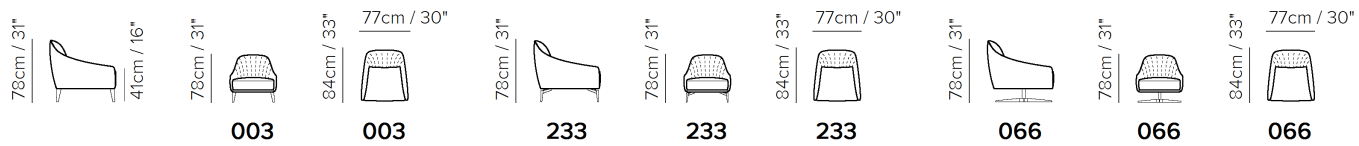

SCHEMATICS