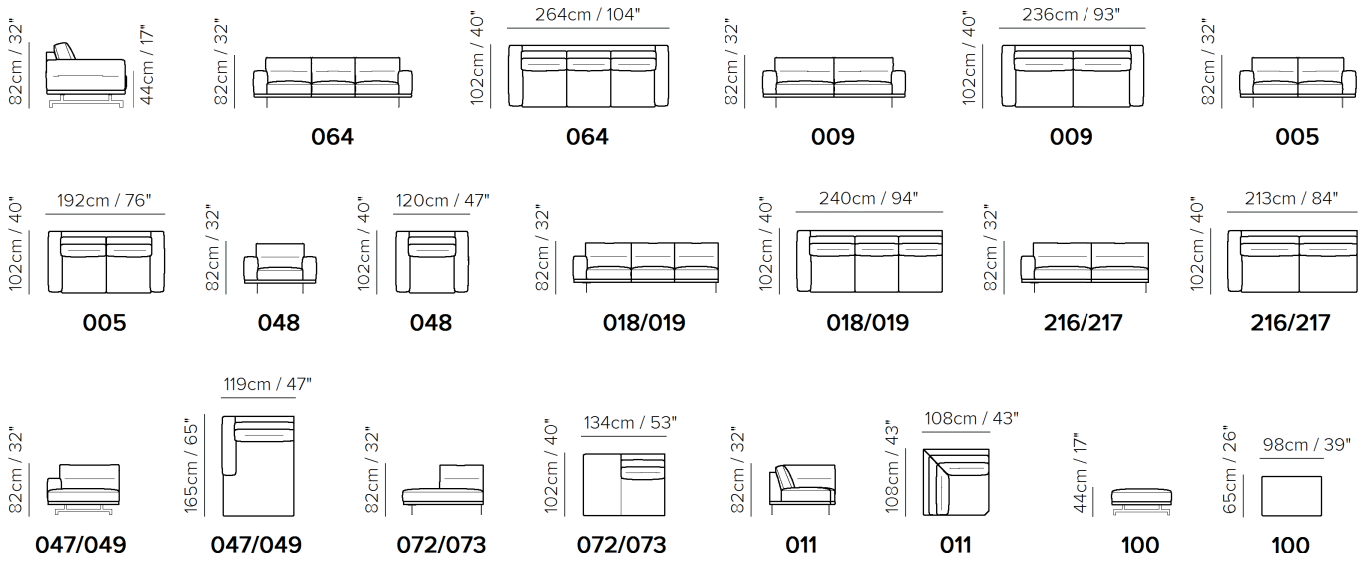

AUDACIA

C018

EXTREME MODULARITY

**COVERINGS IN
OVER 100 COLOURS**

DESIGN

SCHEMATICS

COMPOSITION EXAMPLES